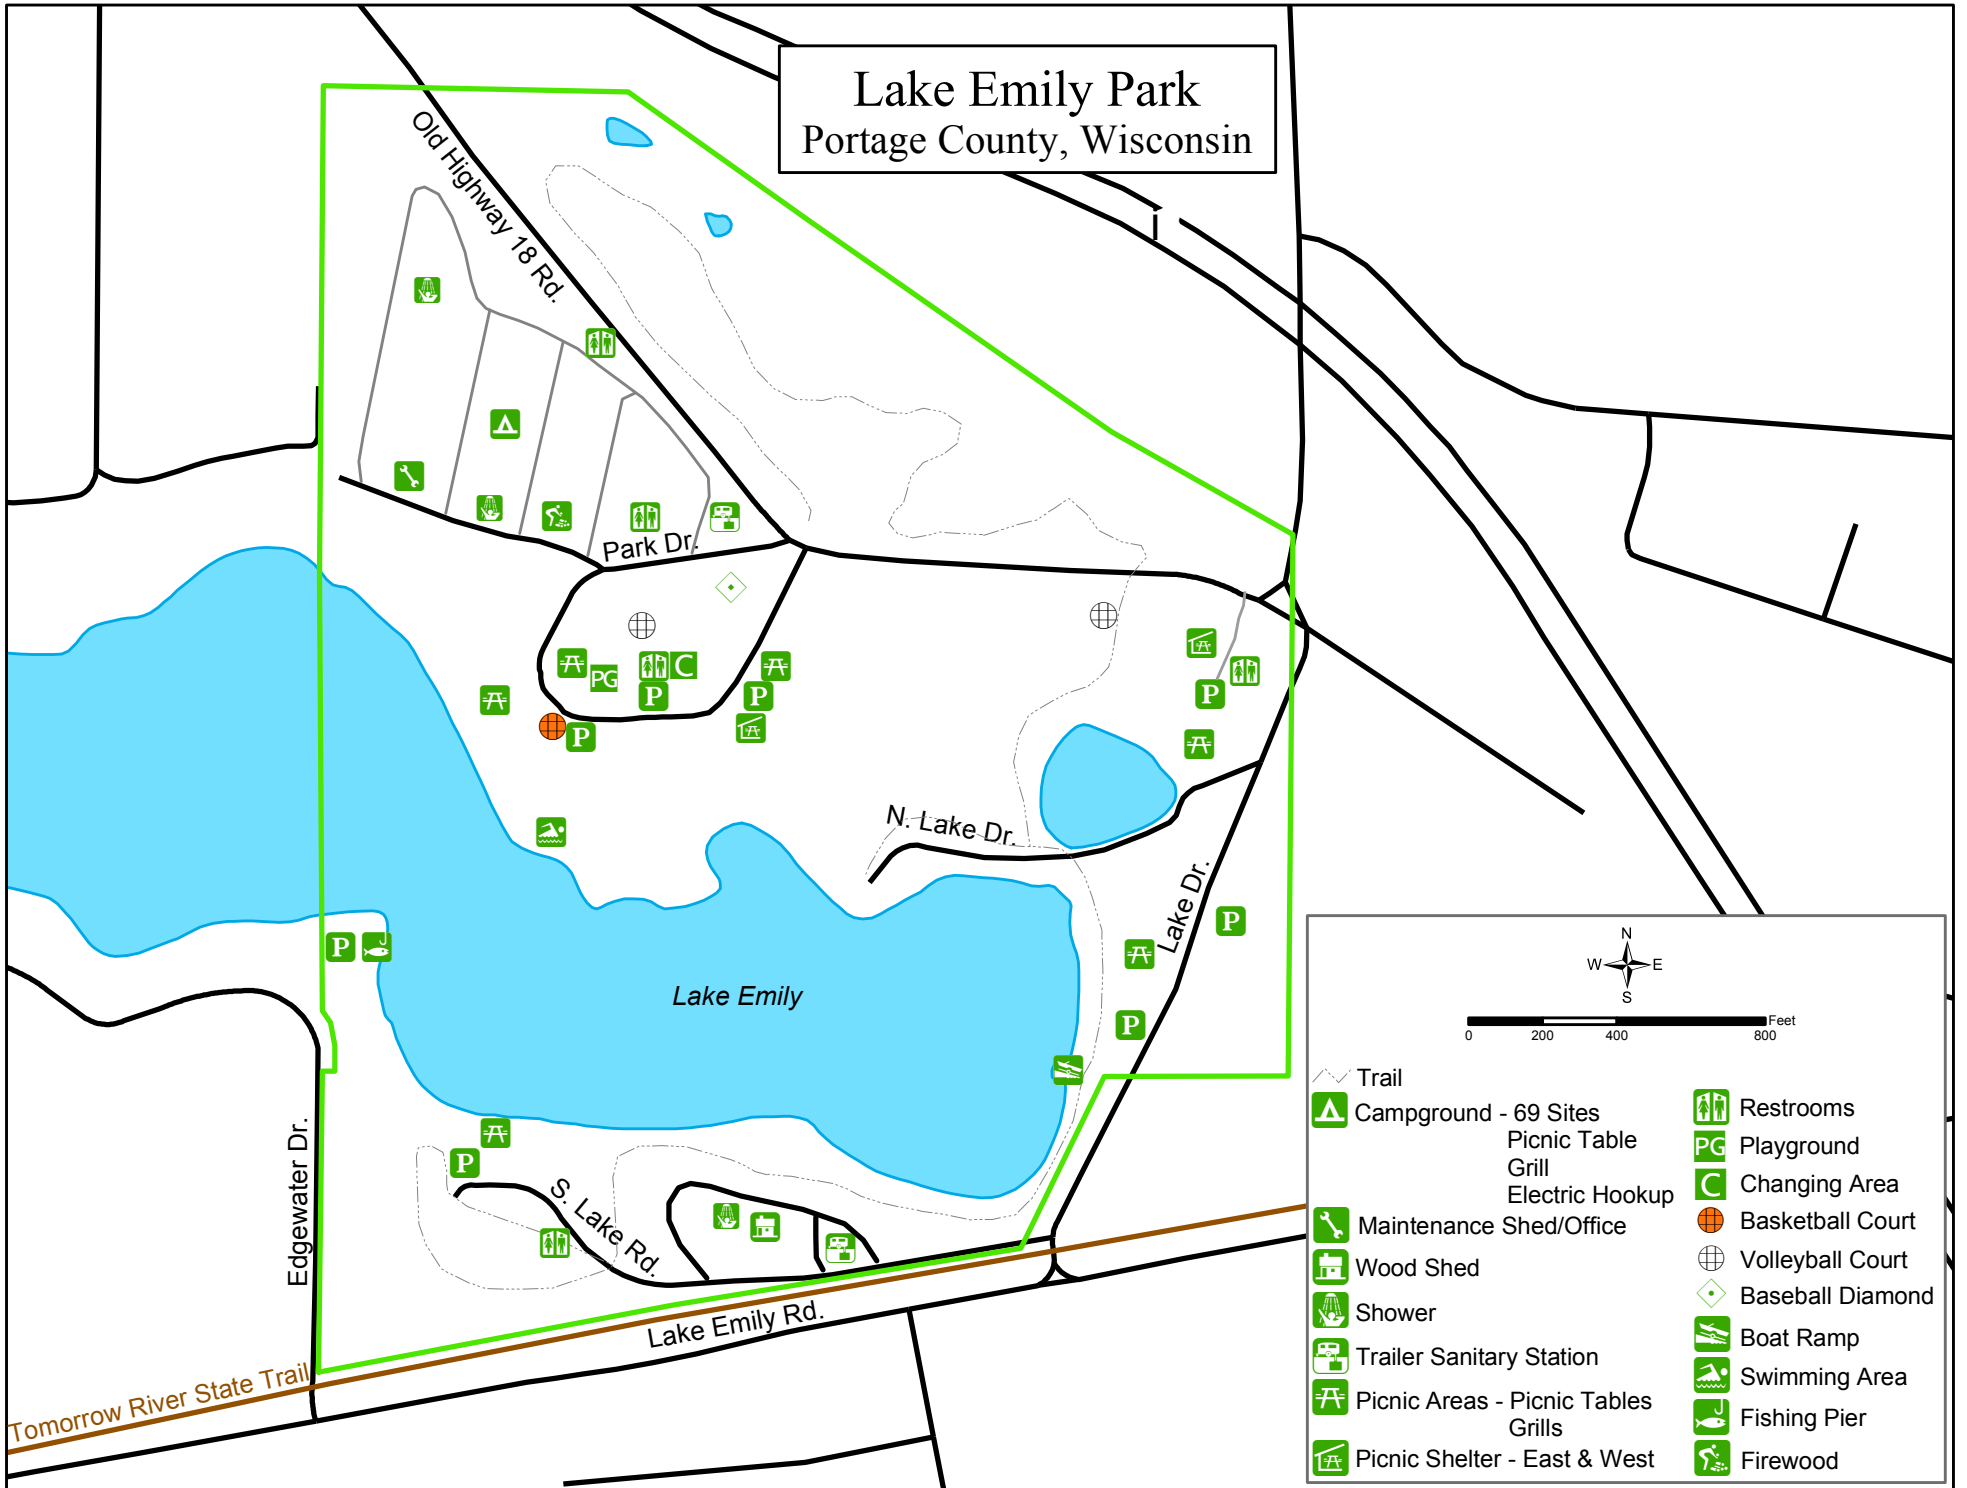

Lake Emily Park Portage County, Wisconsin

-  Trail
-  Campground - 69 Sites
-  Restrooms
-  Picnic Table
-  Playground
-  Grill
-  Changing Area
-  Electric Hookup
-  Basketball Court
-  Maintenance Shed/Office
-  Volleyball Court
-  Wood Shed
-  Baseball Diamond
-  Shower
-  Boat Ramp
-  Trailer Sanitary Station
-  Swimming Area
-  Picnic Areas - Picnic Tables
Grills
-  Fishing Pier
-  Picnic Shelter - East & West
-  Firewood