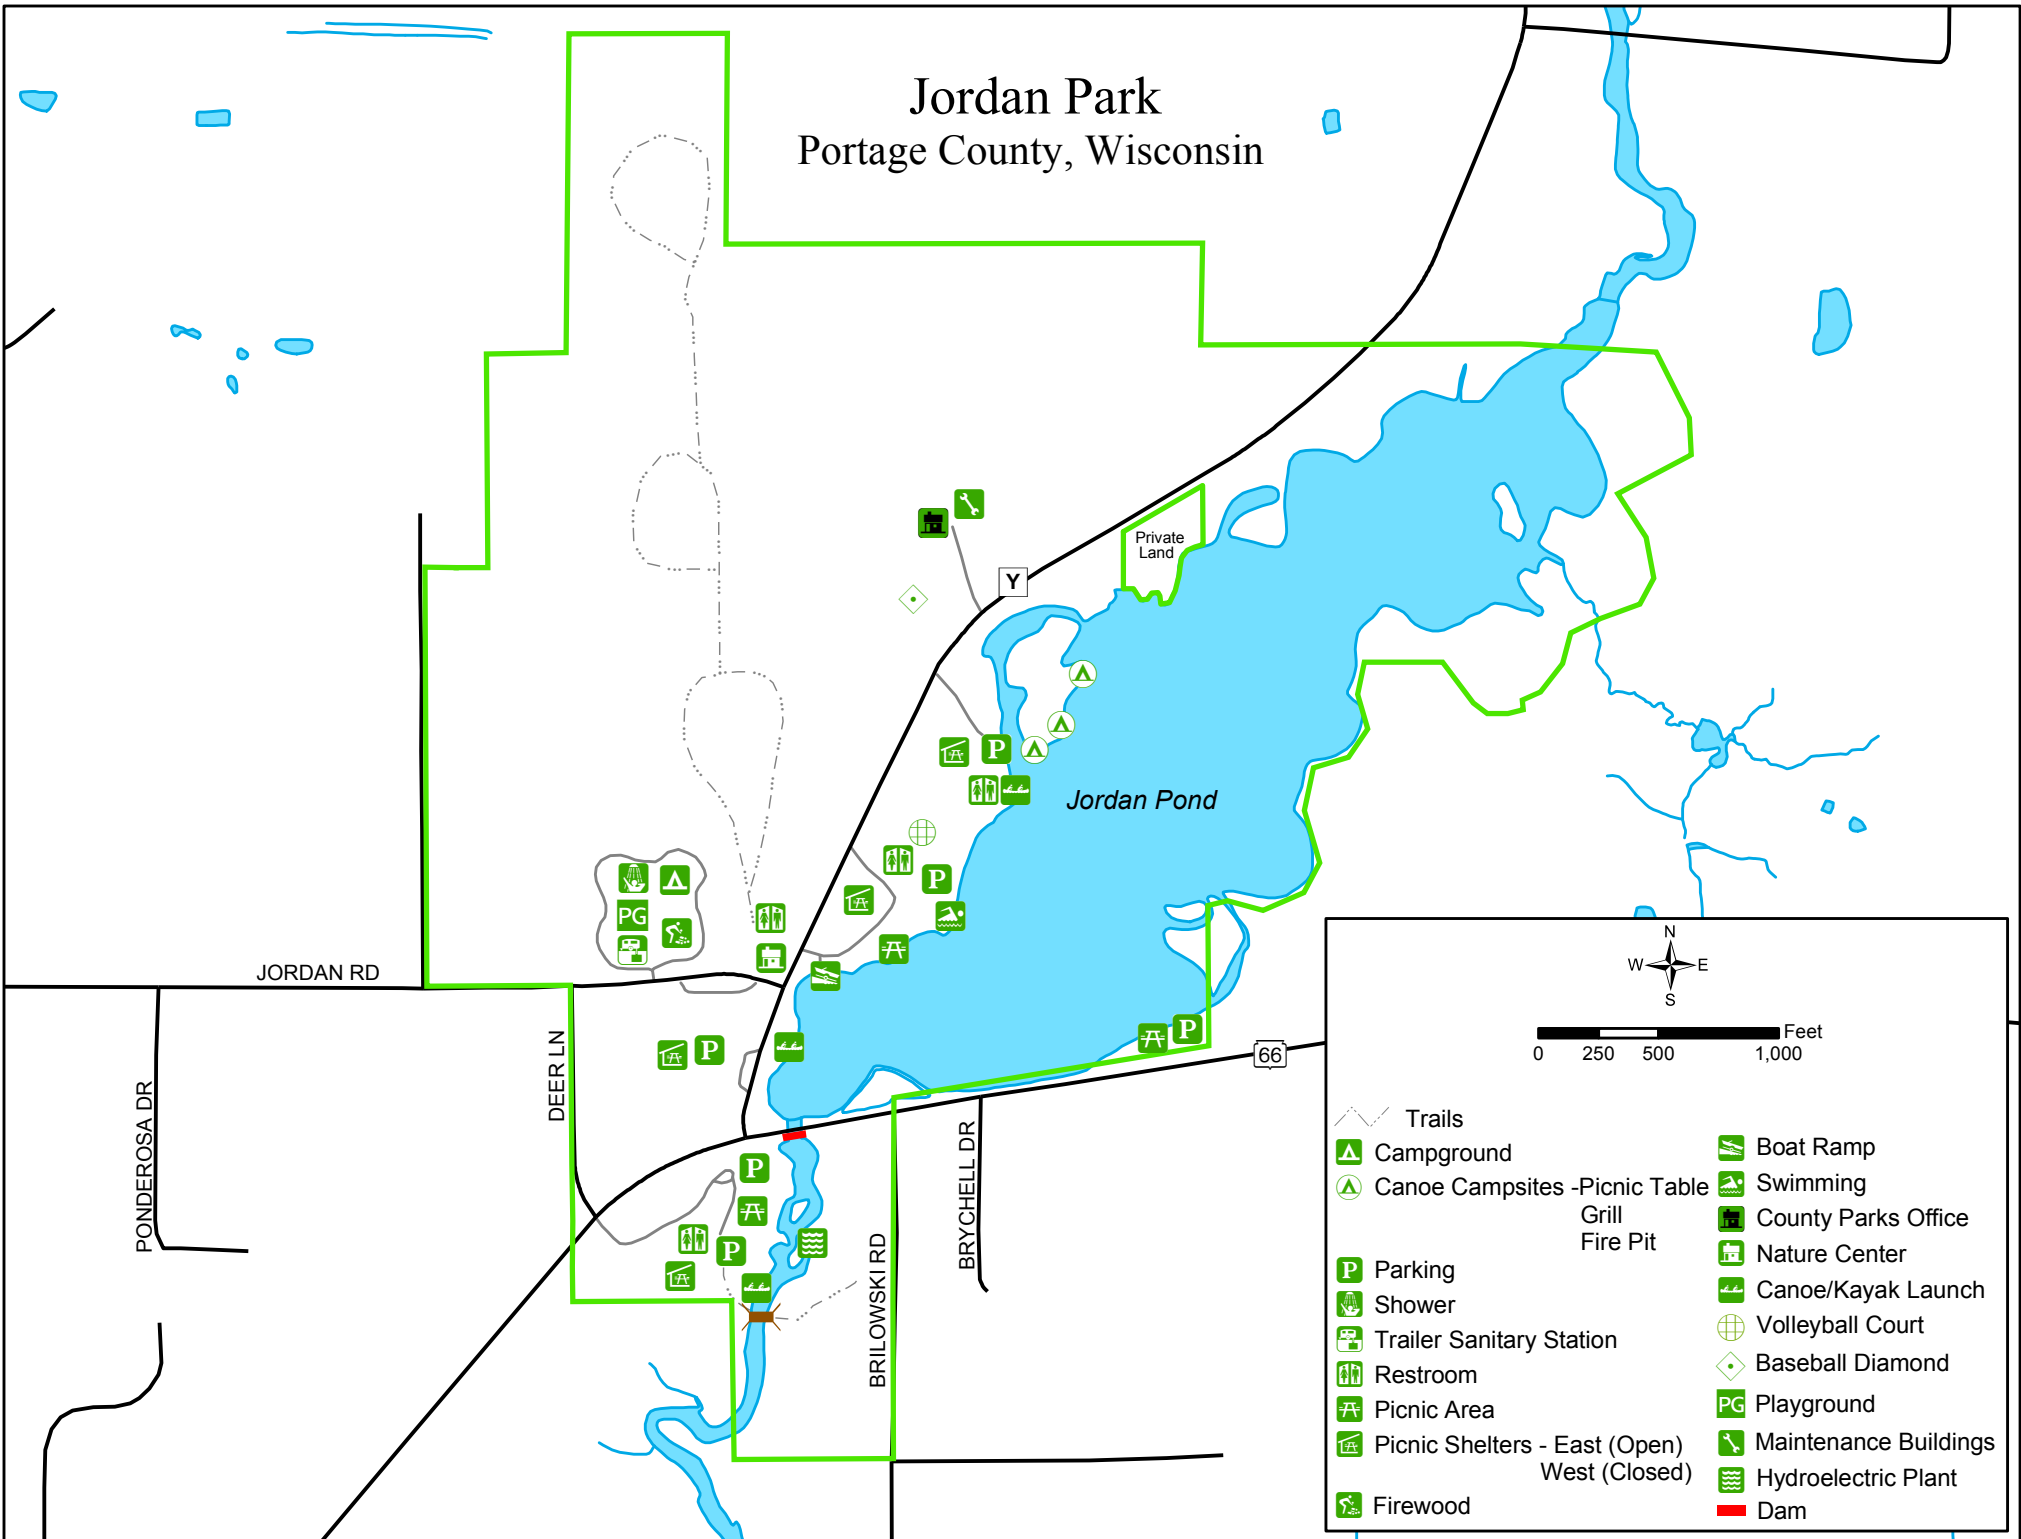

Jordan Park

Portage County, Wisconsin

0 250 500 1,000 Feet

 Trails	 Boat Ramp
 Campground	 Swimming
 Canoe Campsites - Picnic Table	 County Parks Office
	 Nature Center
	 Canoe/Kayak Launch
 Parking	 Volleyball Court
 Shower	 Baseball Diamond
 Trailer Sanitary Station	 Playground
 Restroom	 Maintenance Buildings
 Picnic Area	 Hydroelectric Plant
 Picnic Shelters - East (Open) West (Closed)	 Dam
 Firewood	