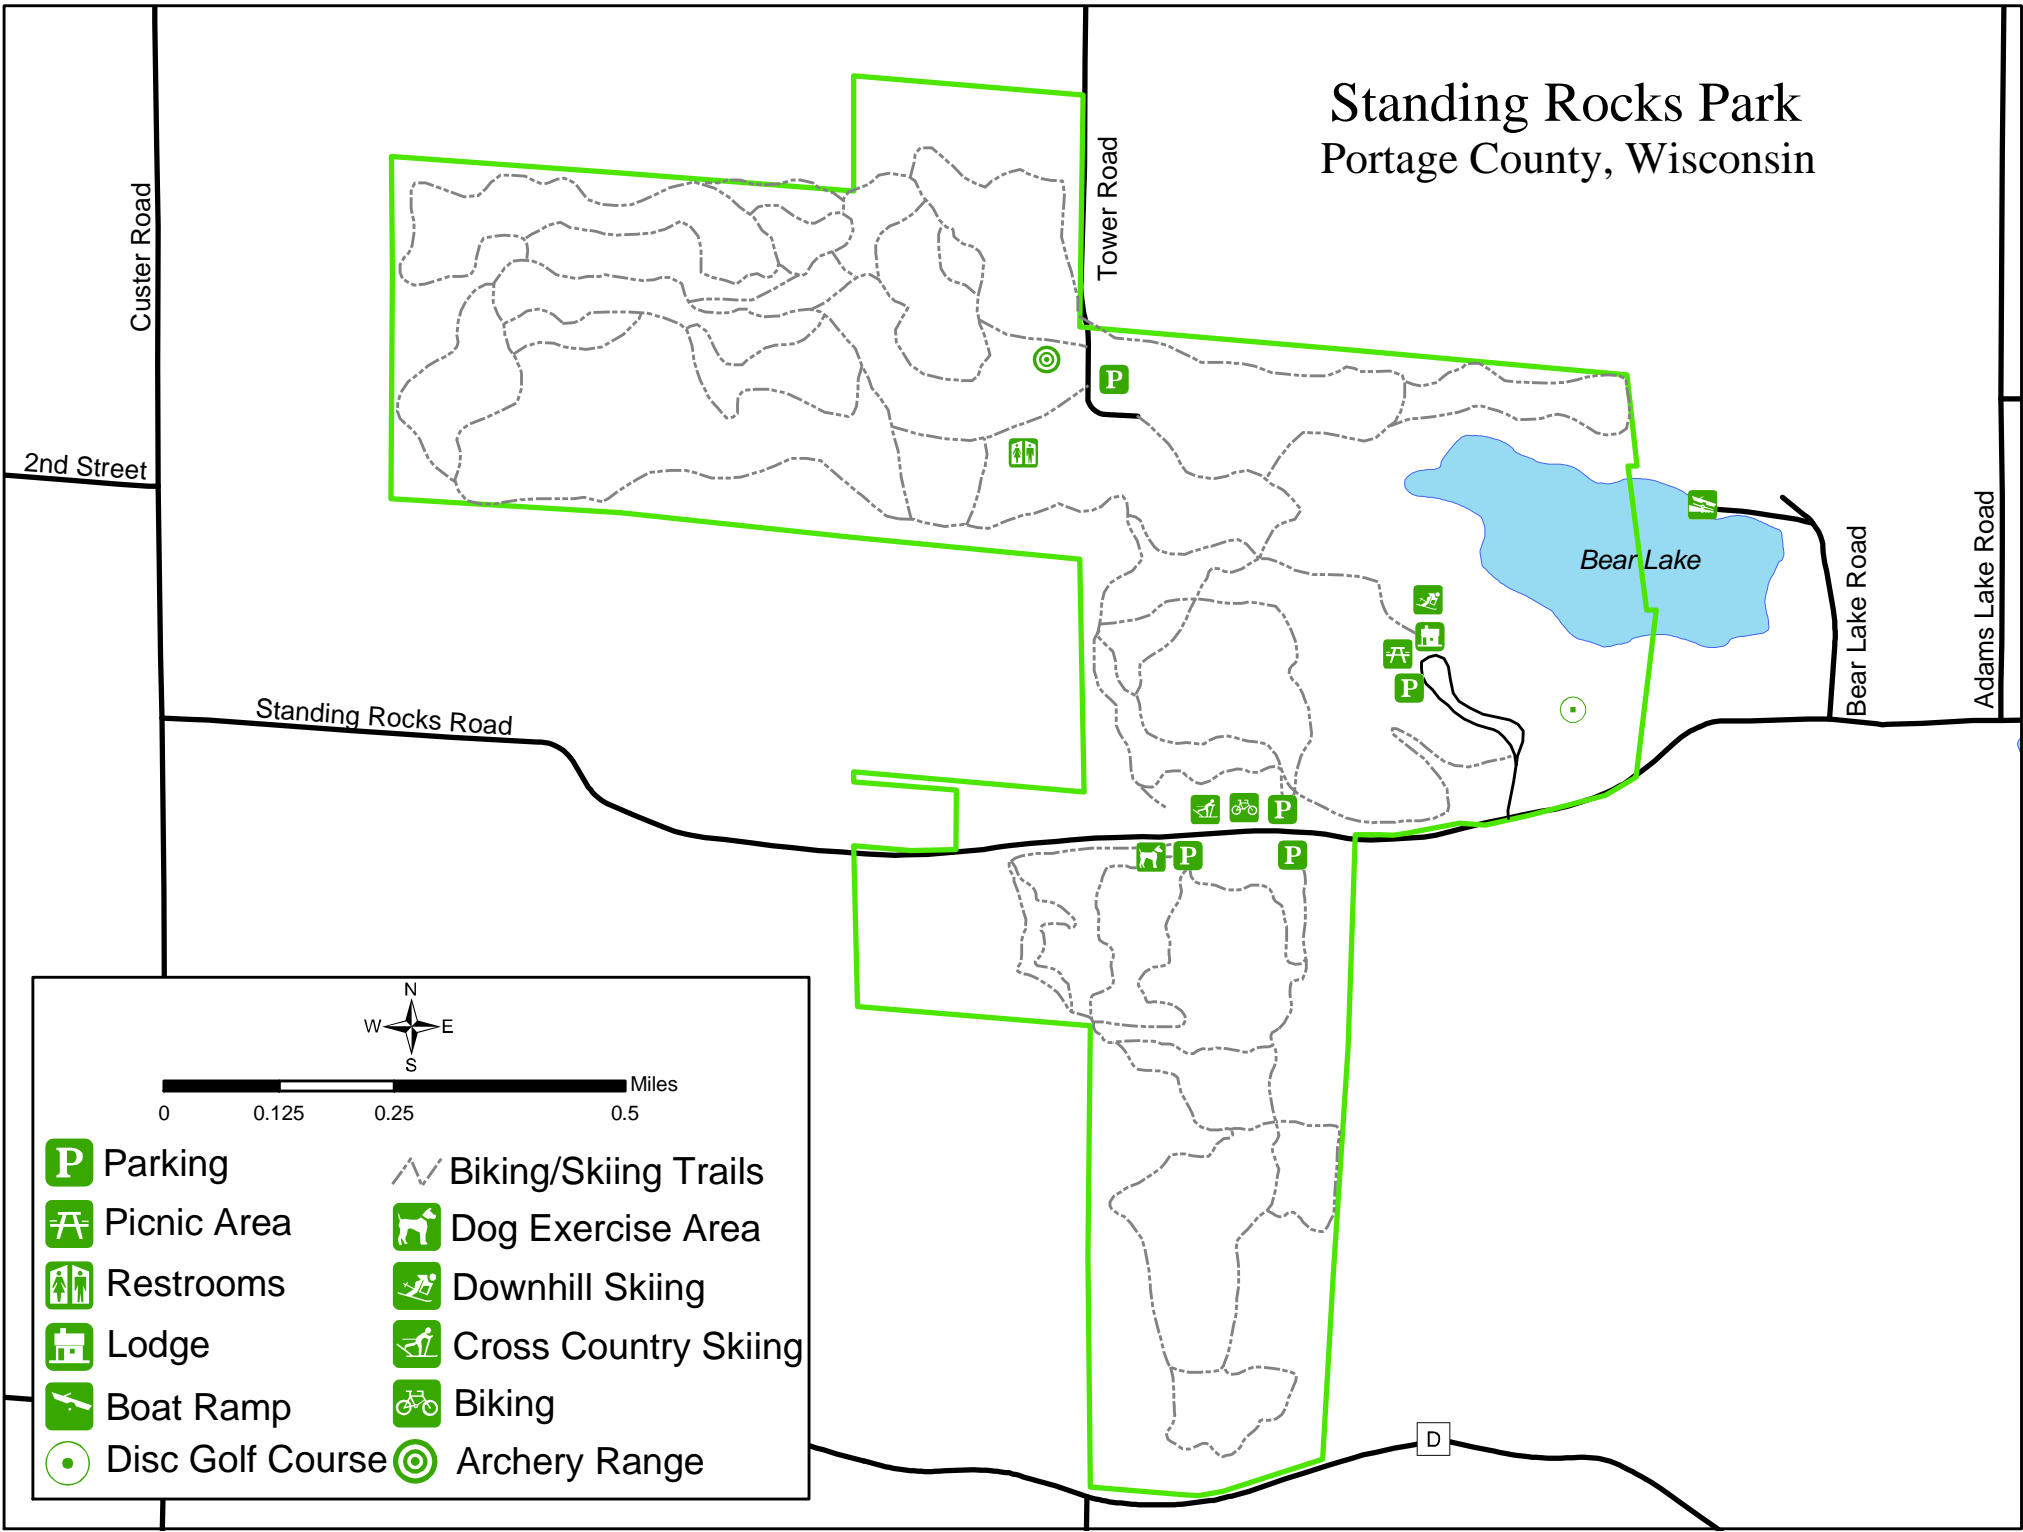

# Standing Rocks Park Portage County, Wisconsin

Parking	Biking/Skiing Trails
Picnic Area	Dog Exercise Area
Restrooms	Downhill Skiing
Lodge	Cross Country Skiing
Boat Ramp	Biking
Disc Golf Course	Archery Range