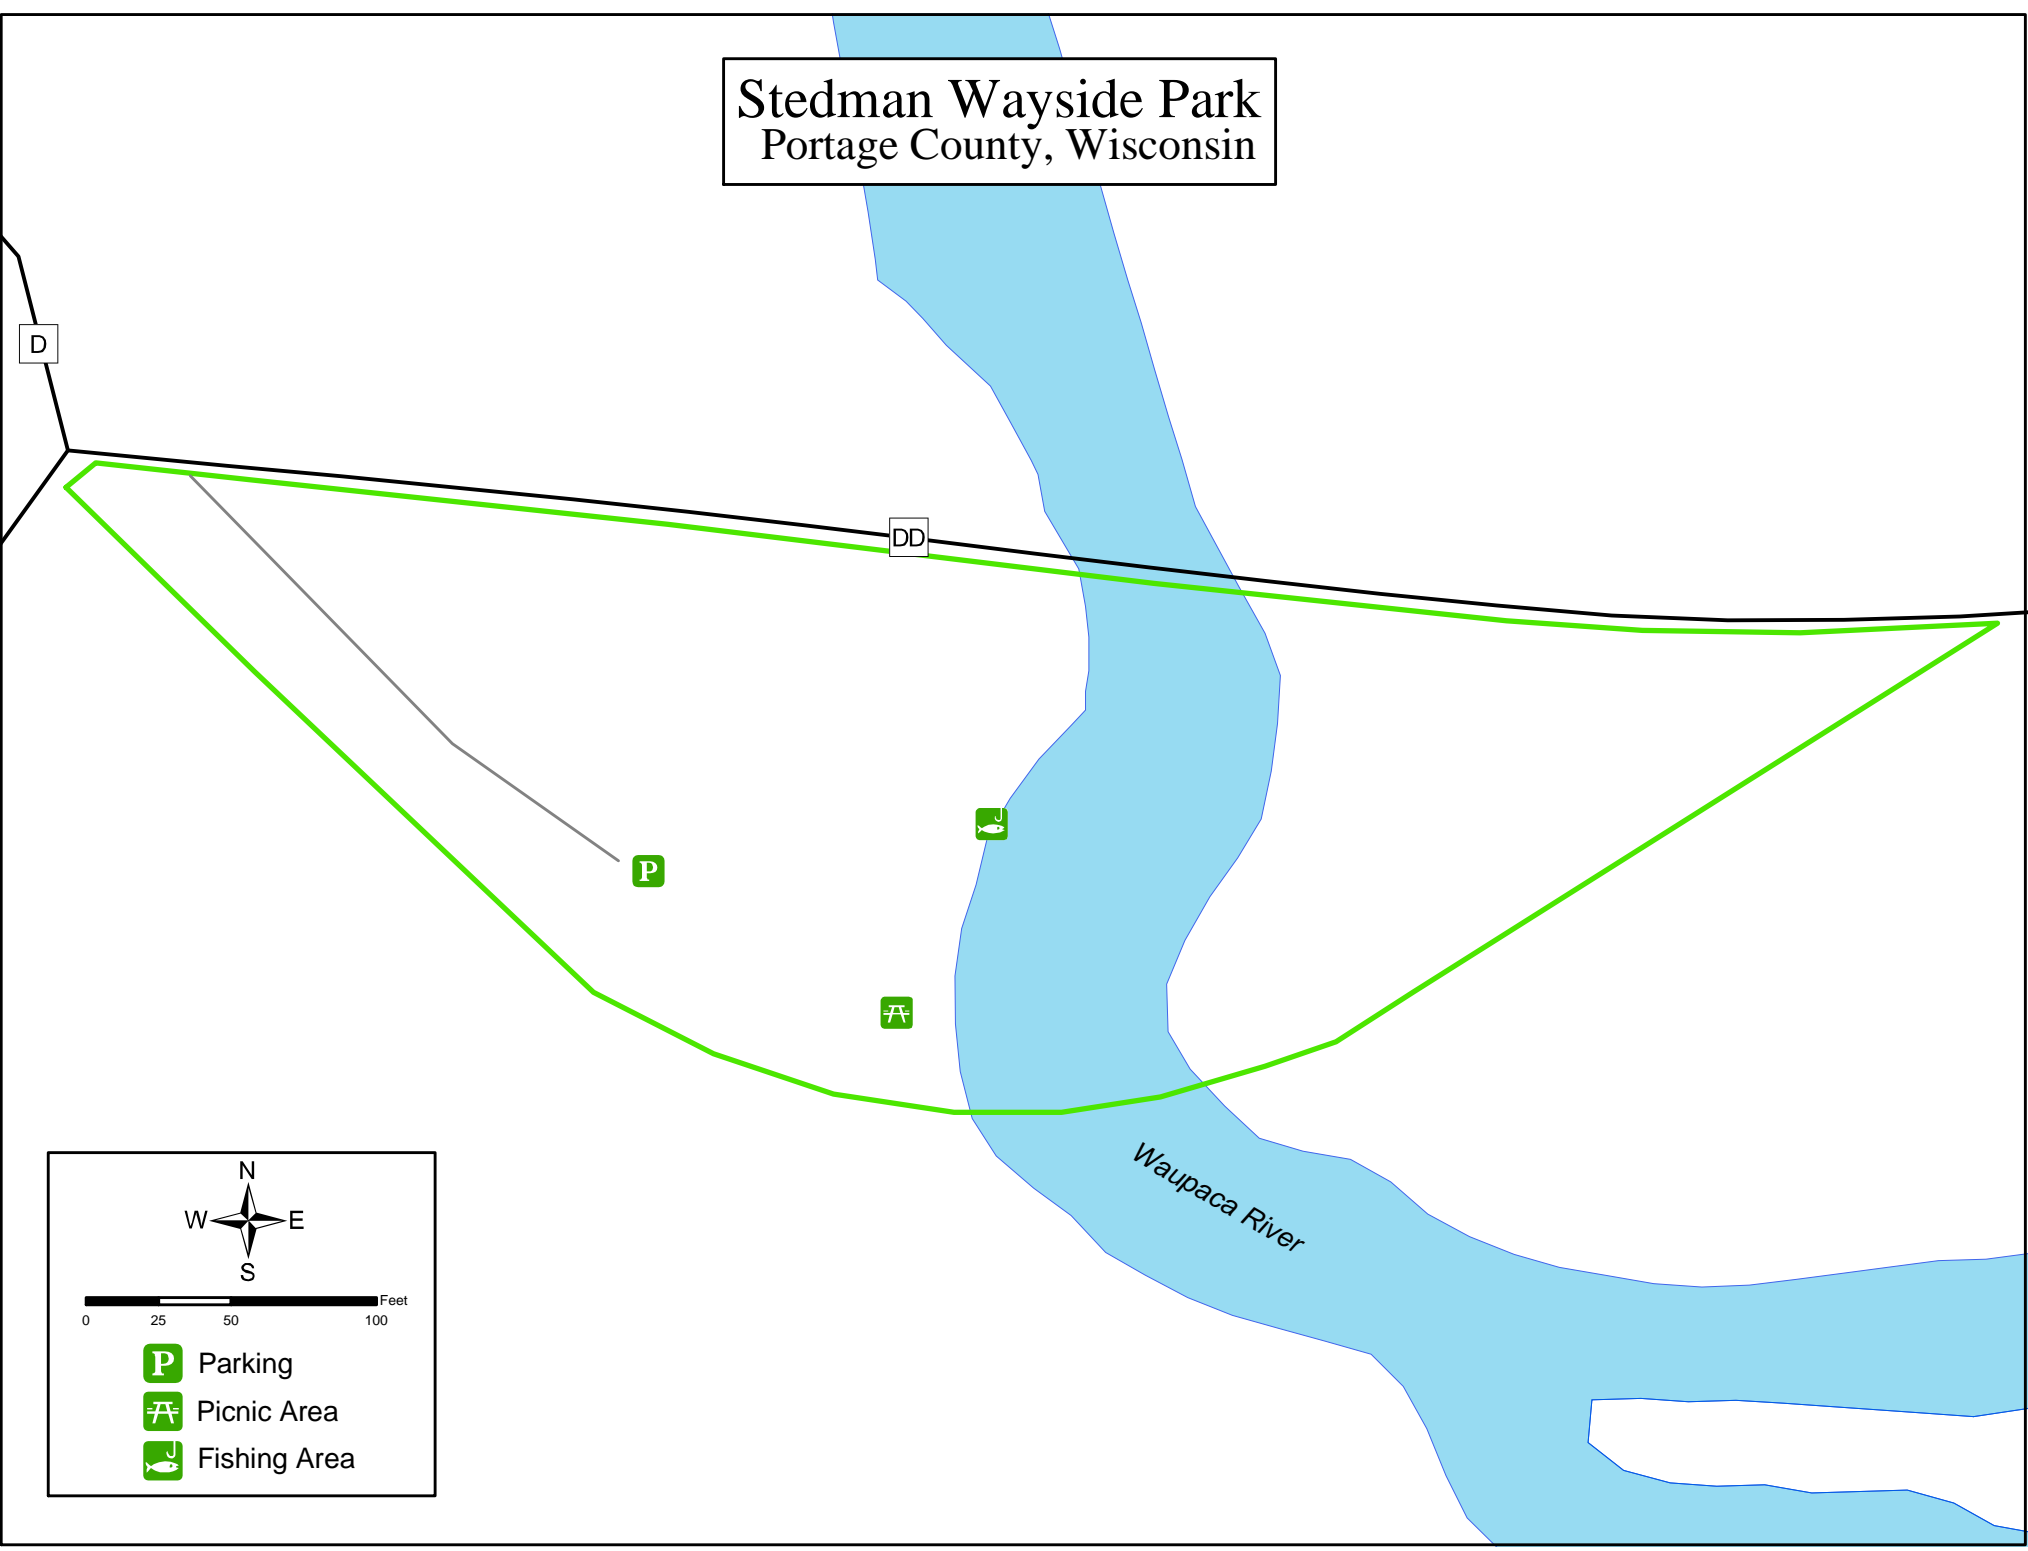

# Stedman Wayside Park Portage County, Wisconsin

**P** Parking  
**☰** Picnic Area  
**🐟** Fishing Area

Waupaca River