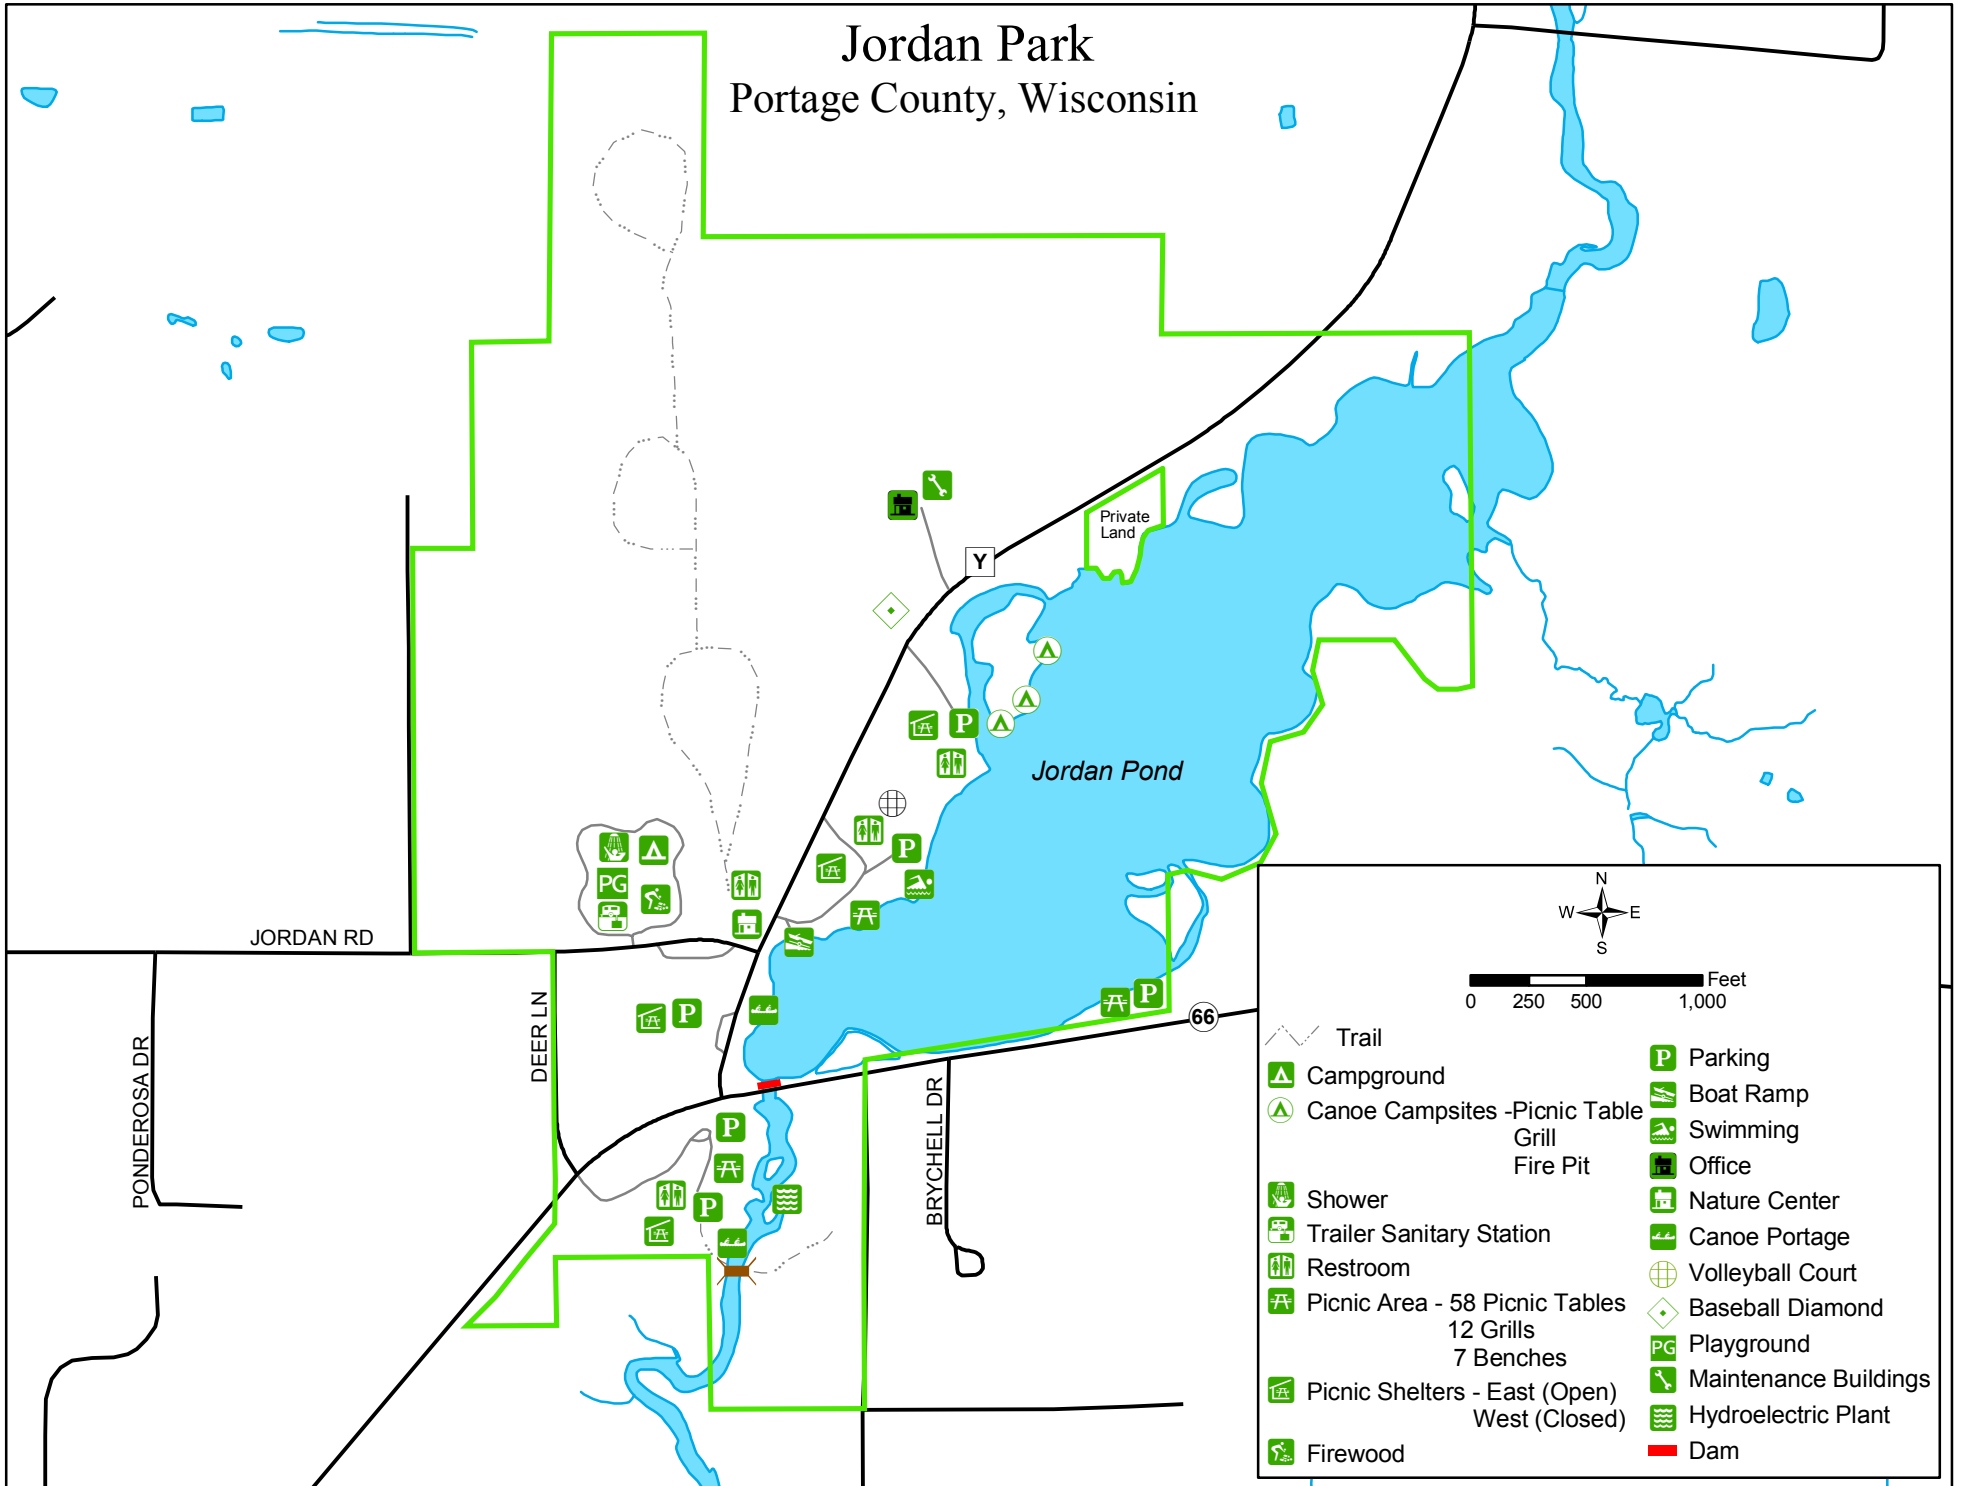

Jordan Park

Portage County, Wisconsin

0 250 500 1,000 Feet

N
W —+— E
S

Trail	Parking
Campground	Boat Ramp
Canoe Campsites - Picnic Table Grill Fire Pit	Swimming
Shower	Office
Trailer Sanitary Station	Nature Center
Restroom	Canoe Portage
Picnic Area - 58 Picnic Tables 12 Grills 7 Benches	Volleyball Court
Picnic Shelters - East (Open) West (Closed)	Playground
Firewood	Maintenance Buildings
	Hydroelectric Plant
	Dam