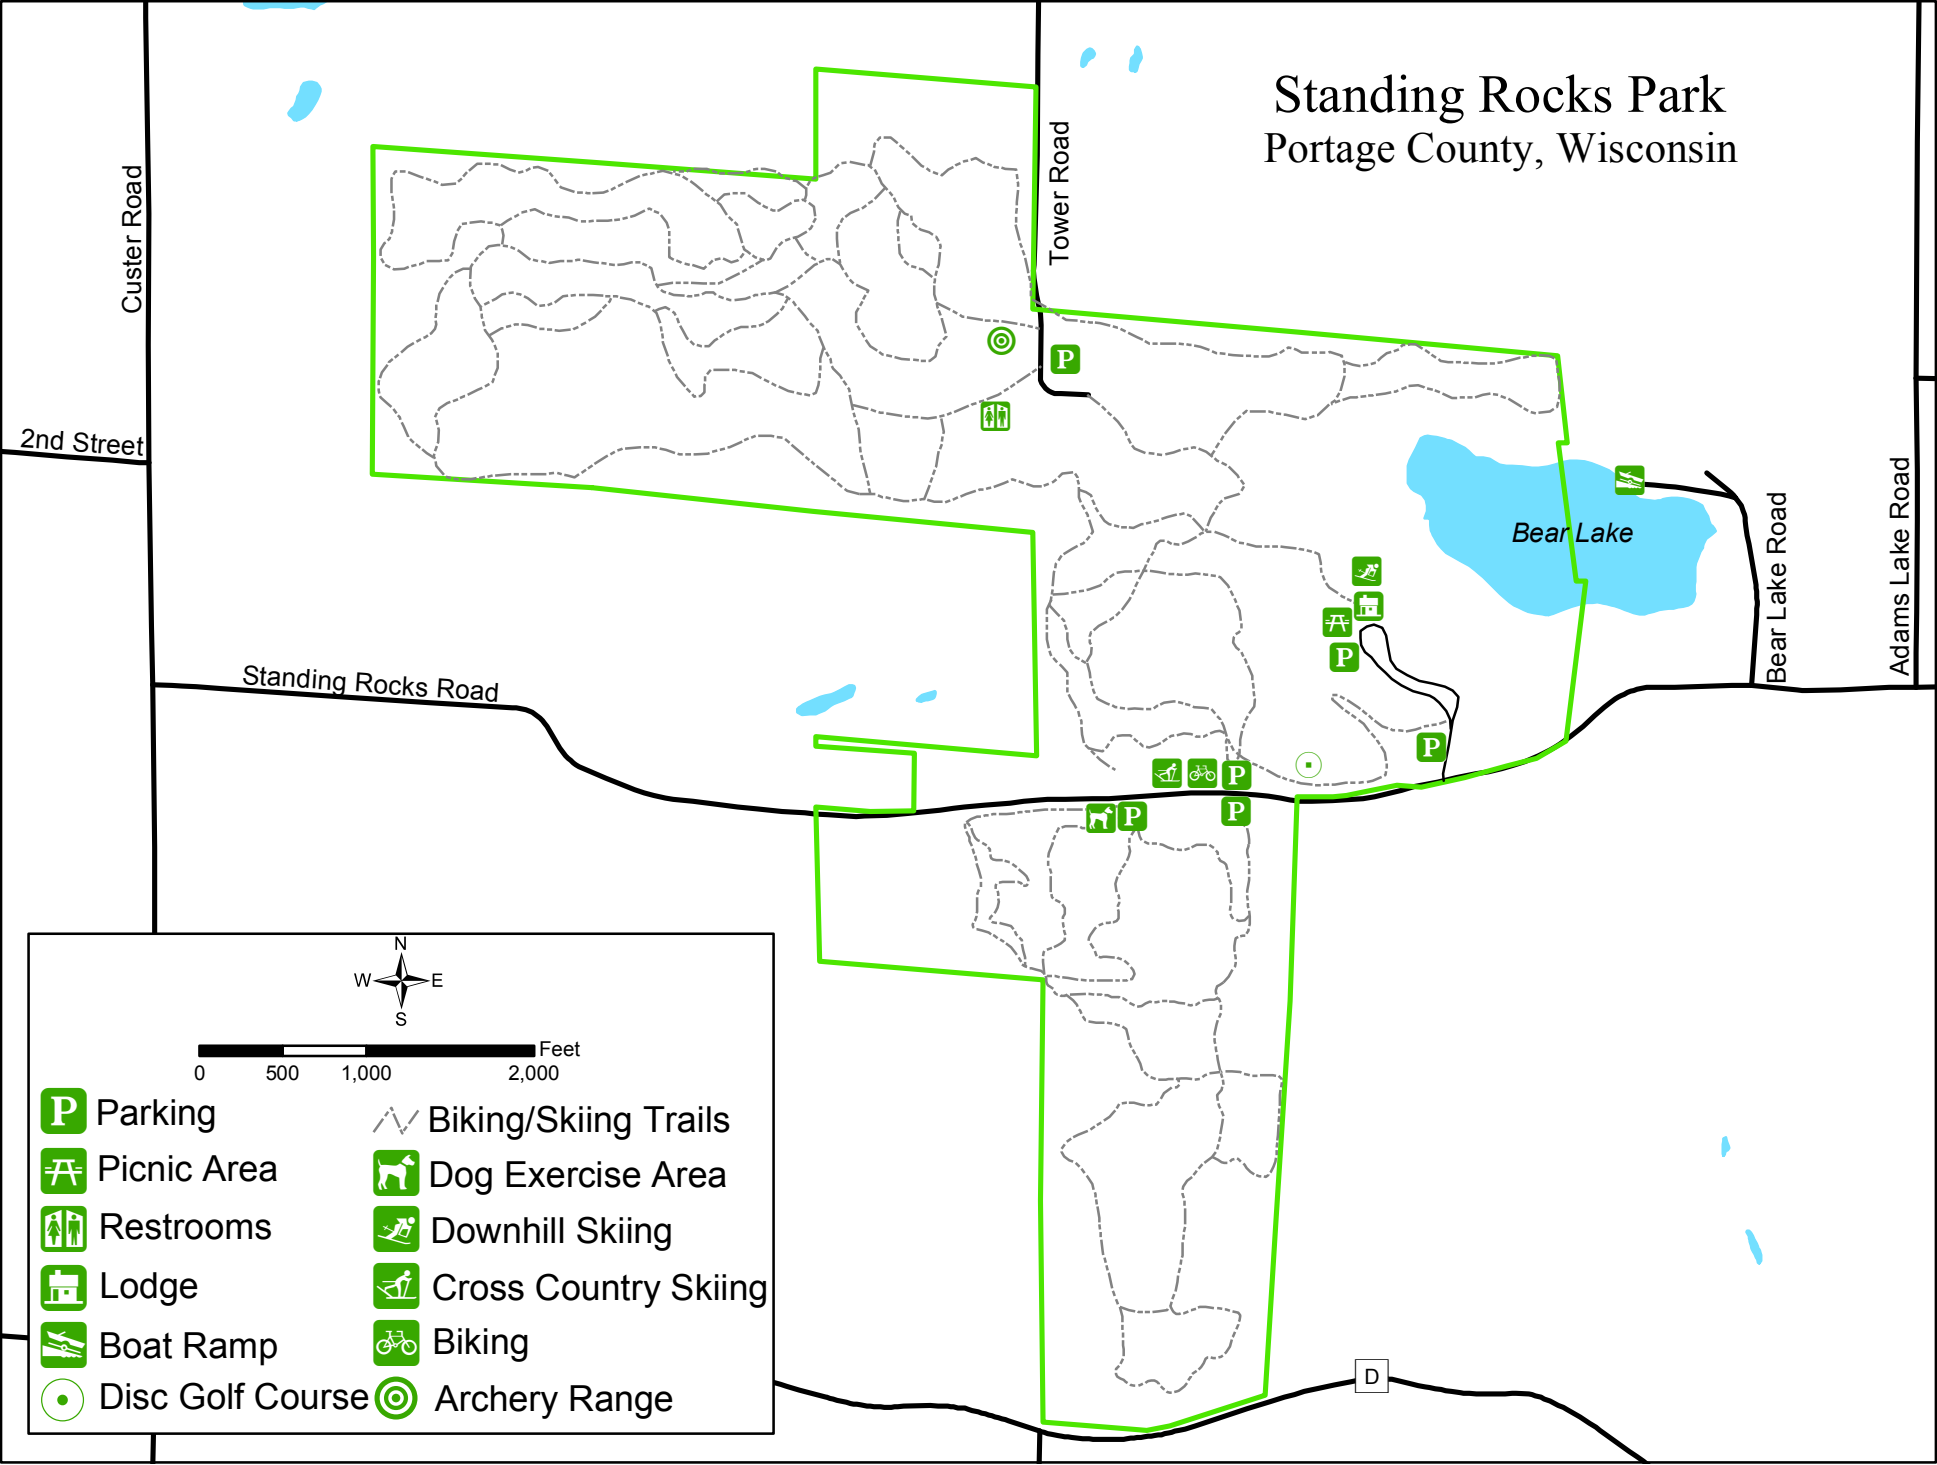

# Standing Rocks Park Portage County, Wisconsin

 Parking	 Biking/Skiing Trails
 Picnic Area	 Dog Exercise Area
 Restrooms	 Downhill Skiing
 Lodge	 Cross Country Skiing
 Boat Ramp	 Biking
 Disc Golf Course	 Archery Range