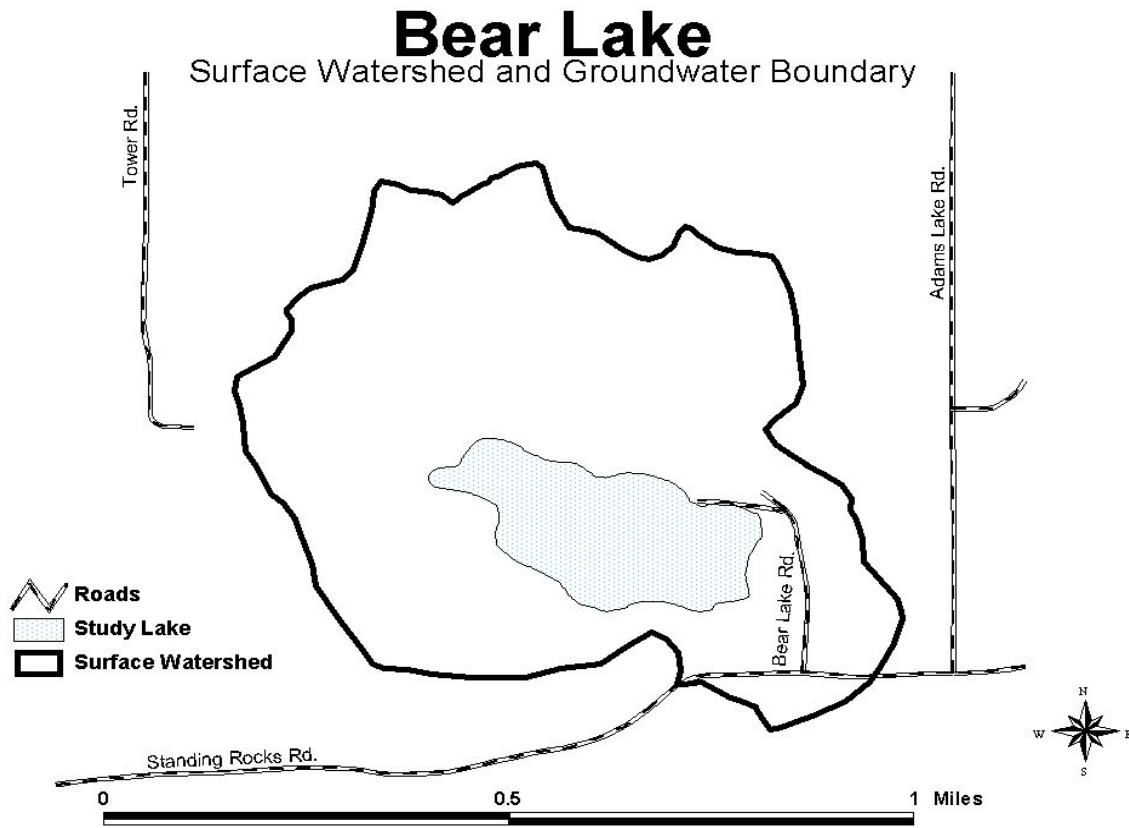

Bear Lake surface watershed boundary.

Bear Lake groundwater watershed boundary.