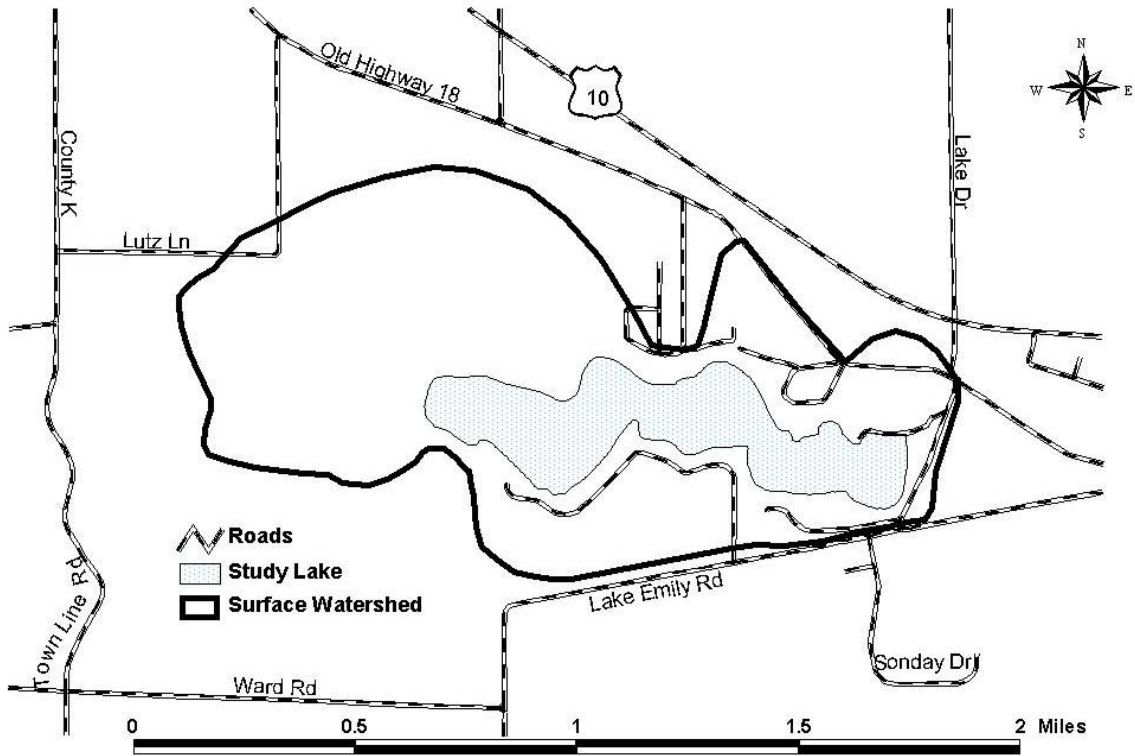

Lake Emily surface watershed boundary.

Lake Emily groundwater watershed boundary.