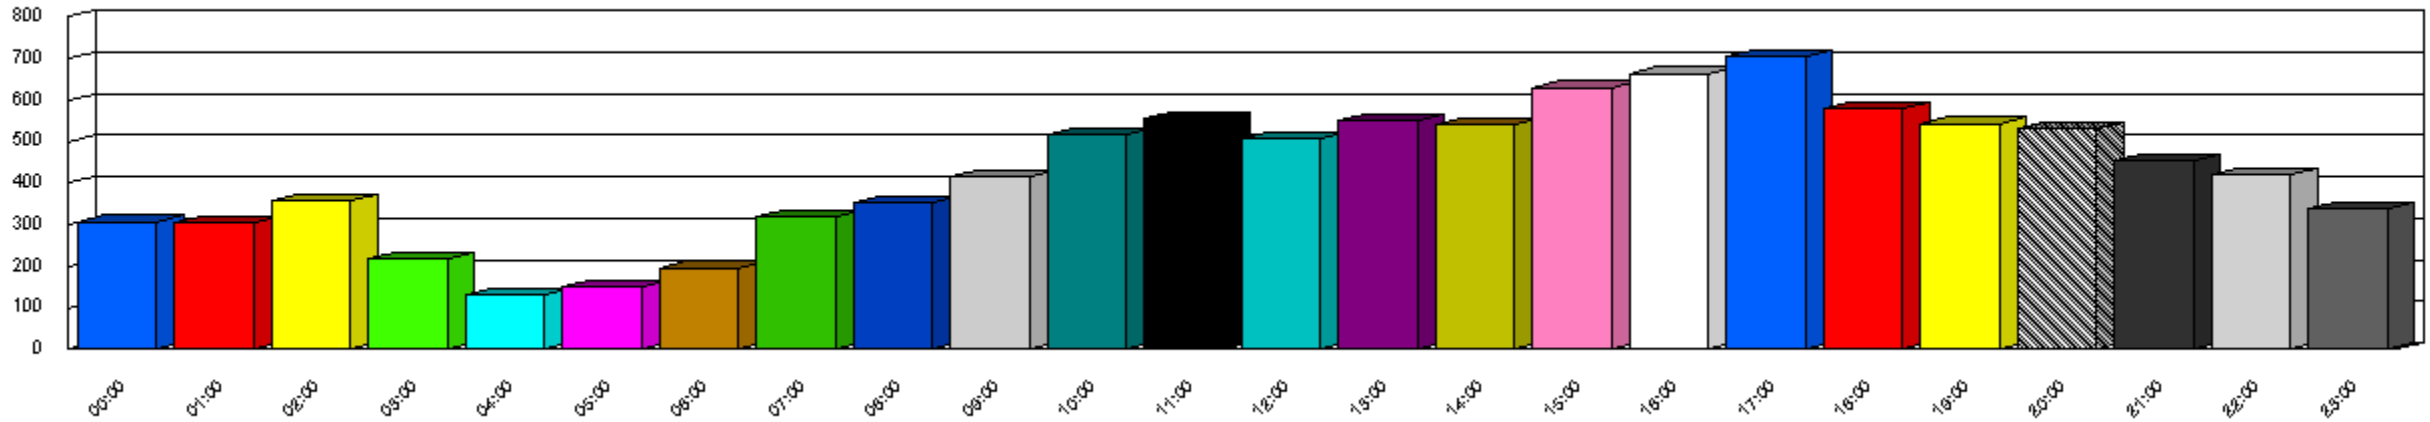

Call Volume Grouped by Hour & Day

Report Period : 1/1/2009 00:00:00 To 12/31/2009 23:59:59
Last Data Transfer : 3/2/2010 05:15:06
Line Groups [=] : 911-SO,CELL-HOT
Call Types : Incoming
Valid ANI : True
Number of Calls : 10,285

	00:00	01:00	02:00	03:00	04:00	05:00	06:00	07:00	08:00	09:00	10:00	11:00	12:00	13:00	14:00	15:00	16:00	17:00	18:00	19:00	20:00	21:00	22:00	23:00	Total
1/ 1/2009	7	4	3	3	1	3	0	1	2	0	2	2	5	4	2	0	3	3	0	0	1	2	2	0	50
1/ 2/2009	2	1	0	0	1	3	1	1	0	1	3	3	3	3	1	1	3	2	0	2	0	1	0	0	32
1/ 3/2009	2	3	2	0	1	0	0	0	0	1	0	4	3	1	1	3	2	1	10	2	5	3	2	1	47
1/ 4/2009	1	2	0	0	2	0	0	0	0	0	1	3	1	2	2	0	1	3	1	0	0	0	0	0	19
1/ 5/2009	1	1	0	0	0	0	1	1	0	1	0	0	3	1	2	4	1	4	0	4	0	0	0	0	24
1/ 6/2009	0	0	1	1	1	0	1	1	1	2	2	4	1	1	2	2	2	6	1	2	2	0	0	0	33
1/ 7/2009	0	2	1	0	0	0	0	0	1	1	1	0	0	0	2	1	1	7	1	2	3	2	0	0	25
1/ 8/2009	0	0	1	0	0	0	2	0	0	2	2	1	5	5	3	3	3	3	0	0	1	1	0	0	32