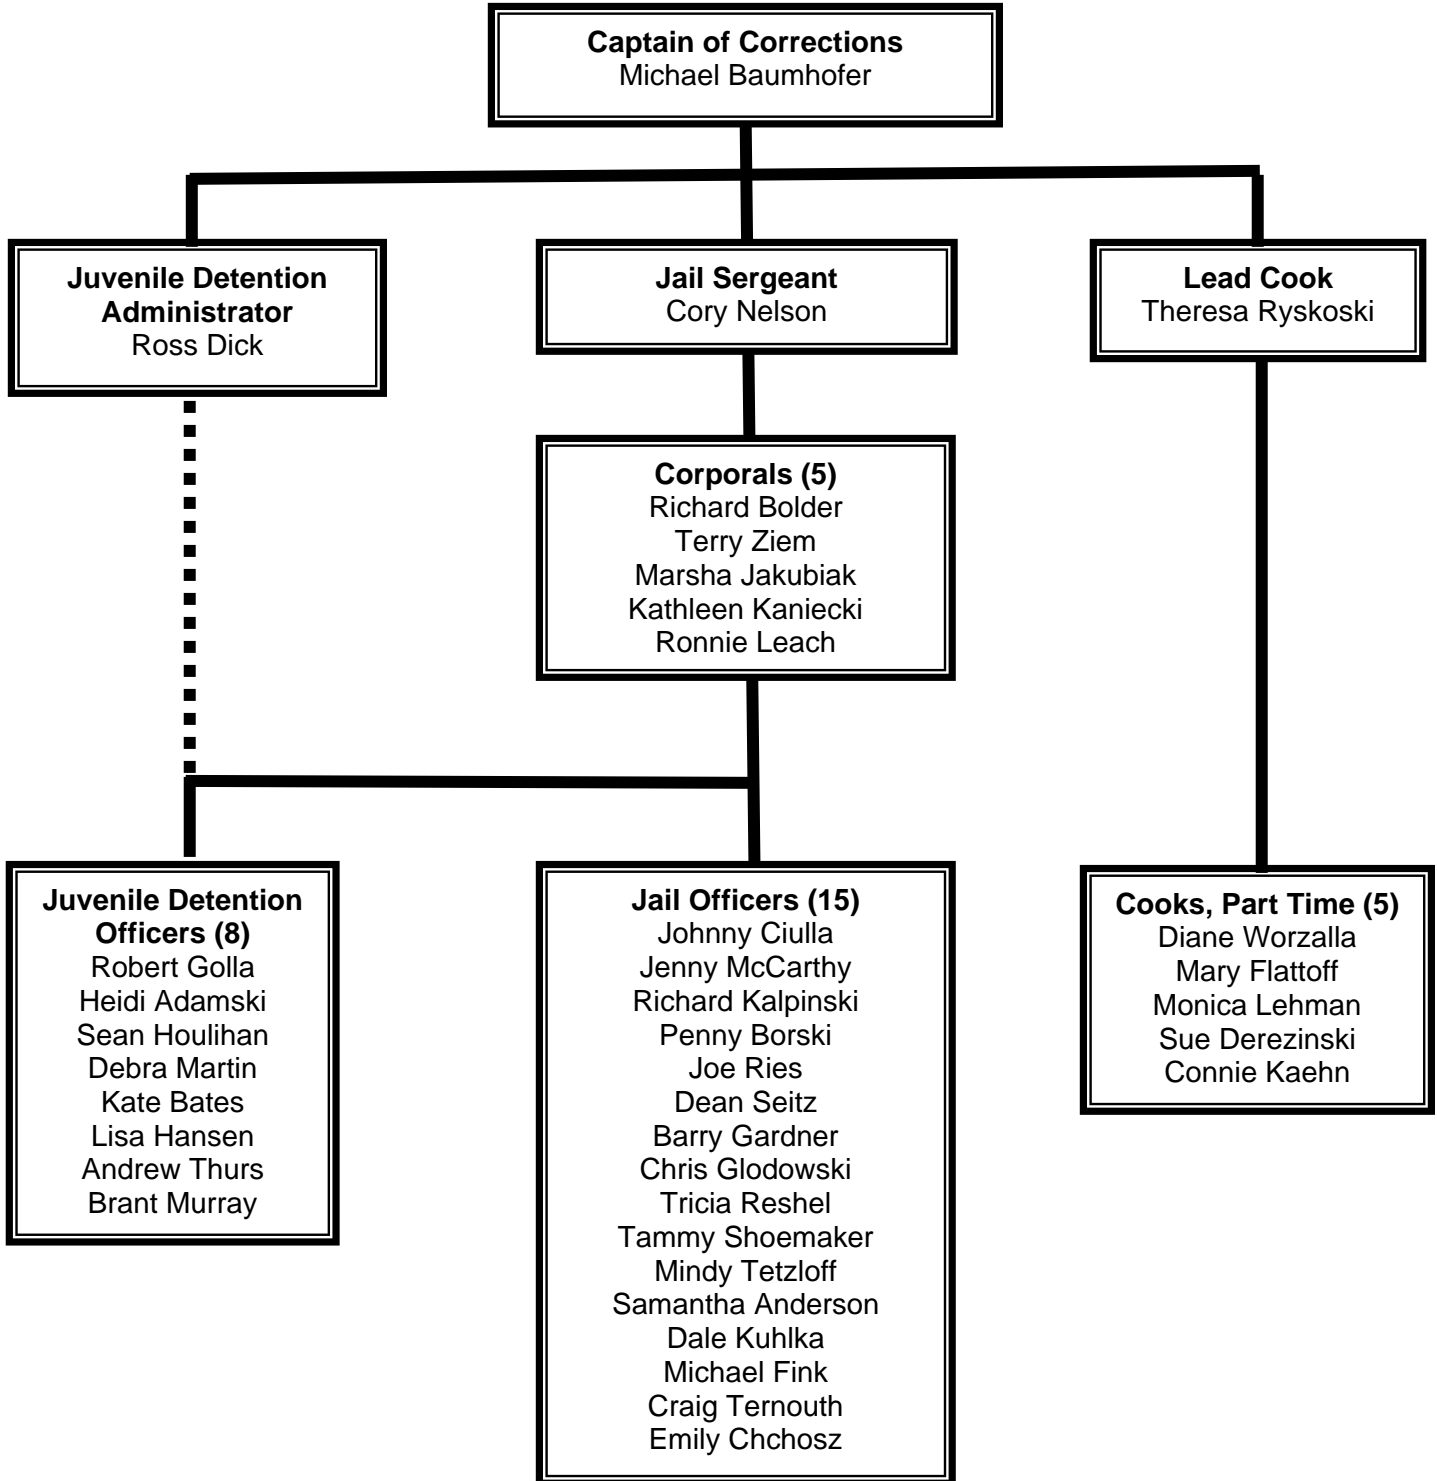

Corrections Division

Incidents/Offenses Reported	2007	2009	% Change
Murder	2	3	50%
Suicide	2	3	50%
Accidental Death	2	3	50%
Natural Death	20	14	-30%
Sexual Assault	13	14	8%
Robbery	1	0	-100%
Aggravated Assault	84	25	-70%
Burglary	139	91	-35%
Theft/Larceny	238	245	3%
Motor Vehicle Theft	15	10	-33%
Simple Assault	33	29	-12%
Arson	1	2	100%
Forgery	28	17	-39%
Fraud	195	34	-83%
Embezzlement	1	0	0%
Stolen Property	96	0	-100%
Vandalism	288	183	-36%
Weapons	12	0	-100%
Narcotics/Drugs	77	65	-16%
Family Offenses, Non-violent	165	16	-90%
Driving Under Influence	45	167	271%
Liquor Law Violations	60	49	-18%
Drunkenness	1	0	-100%
Disorderly Conduct	538	118	-78%
Miscellaneous Offenses	623	398	-36%
Bail Jumping	152	172	13%
Curfew & Loitering Laws - Juveniles	2	4	100%
Runaways	102	54	-47%
Traffic	1,090	383	-65%
Property Damage Accidents	841	126	-85%
Personal Injury Accidents	212	166	-22%
Fatal Accidents	7	3	-57%
Contempt & Perjury	0	0	0%
Probation/Parole Violations	57	80	40%
Escapes	4	2	-50%
Obstructing	156	26	-83%
Counterfeiting	0	2	--
Animal Control Calls	285	519	82%
Disaster/Weather	22	8	-64%
Trips	817	1,007	23%
Alarms	202	285	41%
Vacant Home Checks	112	106	-5%
Ambulance Assist/Requests	667	1,587	138%
Emergency Commitments	68	54	-21%
Warrants	1,221	545	-55%
Total Incident Reports	14,390	7,231	-50%
CAD Reports Generated	N/A	26,909	

*Disclaimer: 2007 statistics were compiled from AS400 data, while 2009 were compiled from Vision Air. Therefore, there may be some significant differences in numbers because of the way things are reported.