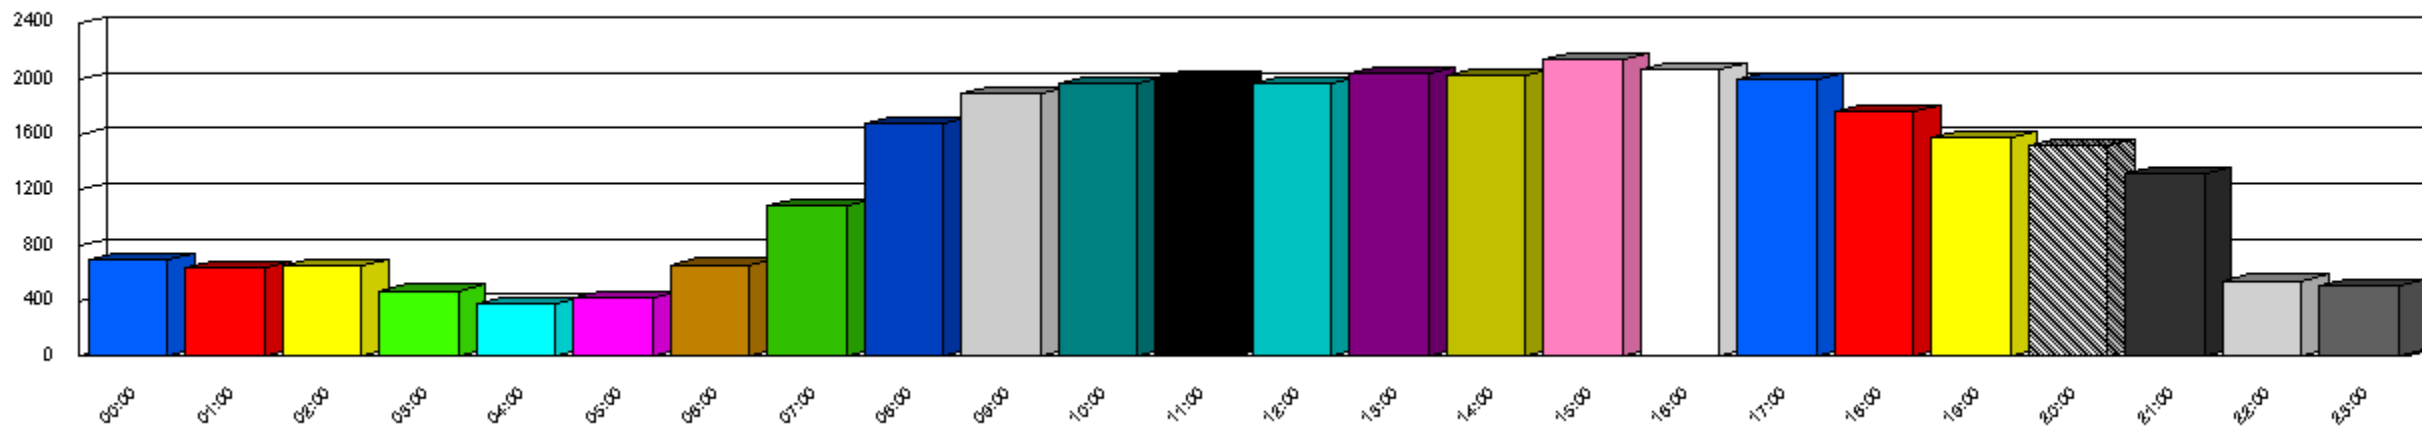

Call Volume Grouped by Hour & Day

Report Period : 1/1/2009 00:00:00 To 12/31/2009 23:59:59
Last Data Transfer : 3/2/2010 05:15:06
Line Groups [=] : 911-SO,CELL-HOT,NON EMER SD
Call Types : Incoming
Valid ANI : True
Number of Calls : 32,054

	00:00	01:00	02:00	03:00	04:00	05:00	06:00	07:00	08:00	09:00	10:00	11:00	12:00	13:00	14:00	15:00	16:00	17:00	18:00	19:00	20:00	21:00	22:00	23:00	Total
1/ 1/2009	13	4	6	5	3	4	2	1	4	6	6	4	9	12	4	4	7	7	5	6	3	5	2	0	122
1/ 2/2009	4	2	4	1	4	8	4	4	4	5	8	9	8	8	5	5	8	14	4	5	3	7	0	1	125
1/ 3/2009	3	4	2	0	3	0	4	0	1	3	4	9	7	2	3	9	5	8	18	16	13	4	2	1	121
1/ 4/2009	3	3	1	0	2	1	0	3	1	8	3	9	7	9	8	4	5	5	2	0	2	1	0	0	77
1/ 5/2009	2	2	0	0	1	0	2	2	6	8	5	6	6	4	8	13	9	9	4	8	2	3	0	0	100
1/ 6/2009	0	0	3	5	1	0	2	4	5	9	8	7	3	5	6	5	13	7	8	3	7	1	0	0	102
1/ 7/2009	3	2	2	2	0	0	2	5	7	8	4	5	6	5	4	10	1	9	1	4	4	2	1	1	88
1/ 8/2009	0	0	1	0	0	0	2	0	2	3	4	1	8	8	4	6	3	5	2	1	2	1	0	1	54