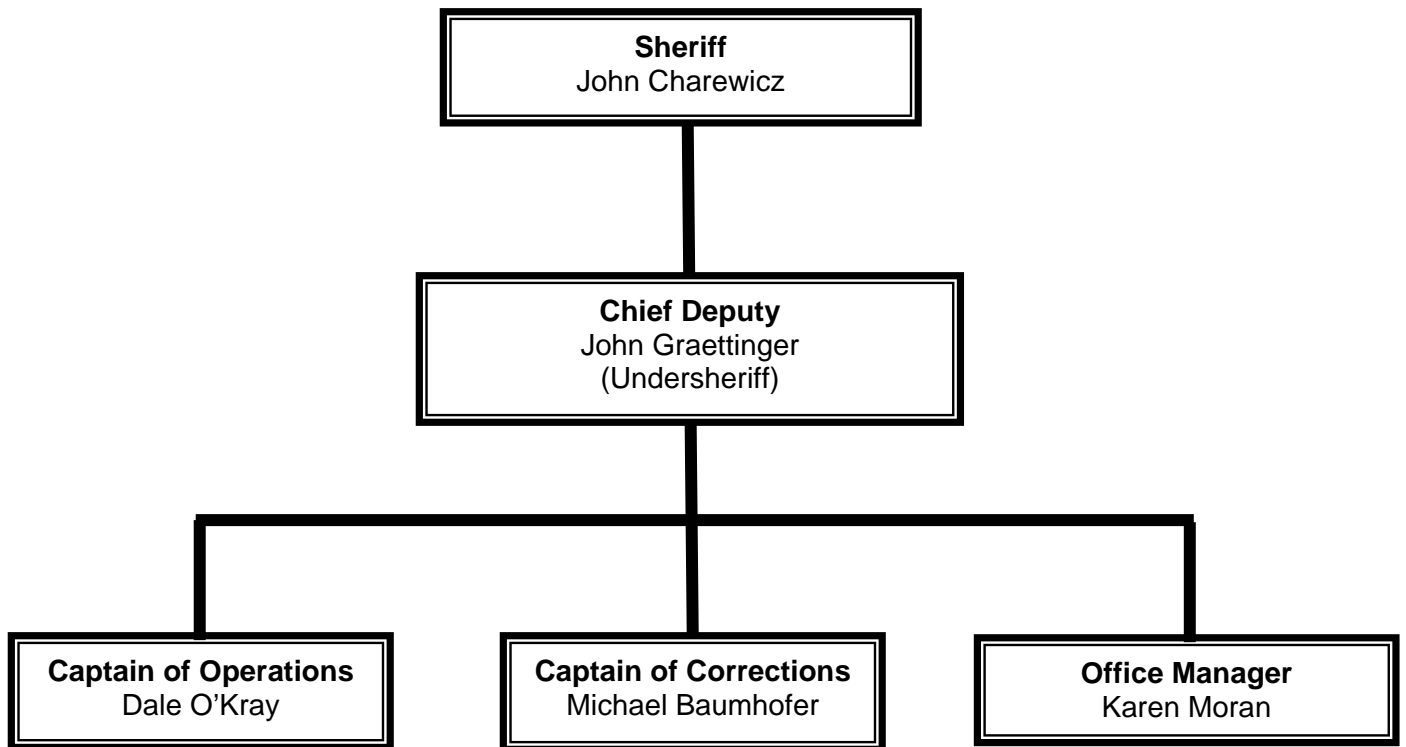

**Portage County
Sheriff's Department**

Annual Report 2009

John E. Charewicz, Sheriff

Committed to Professional Courteous Service and Protection

Command Group

Administrative Section

Operations Division

Captain of Operations
Dale O'Kray