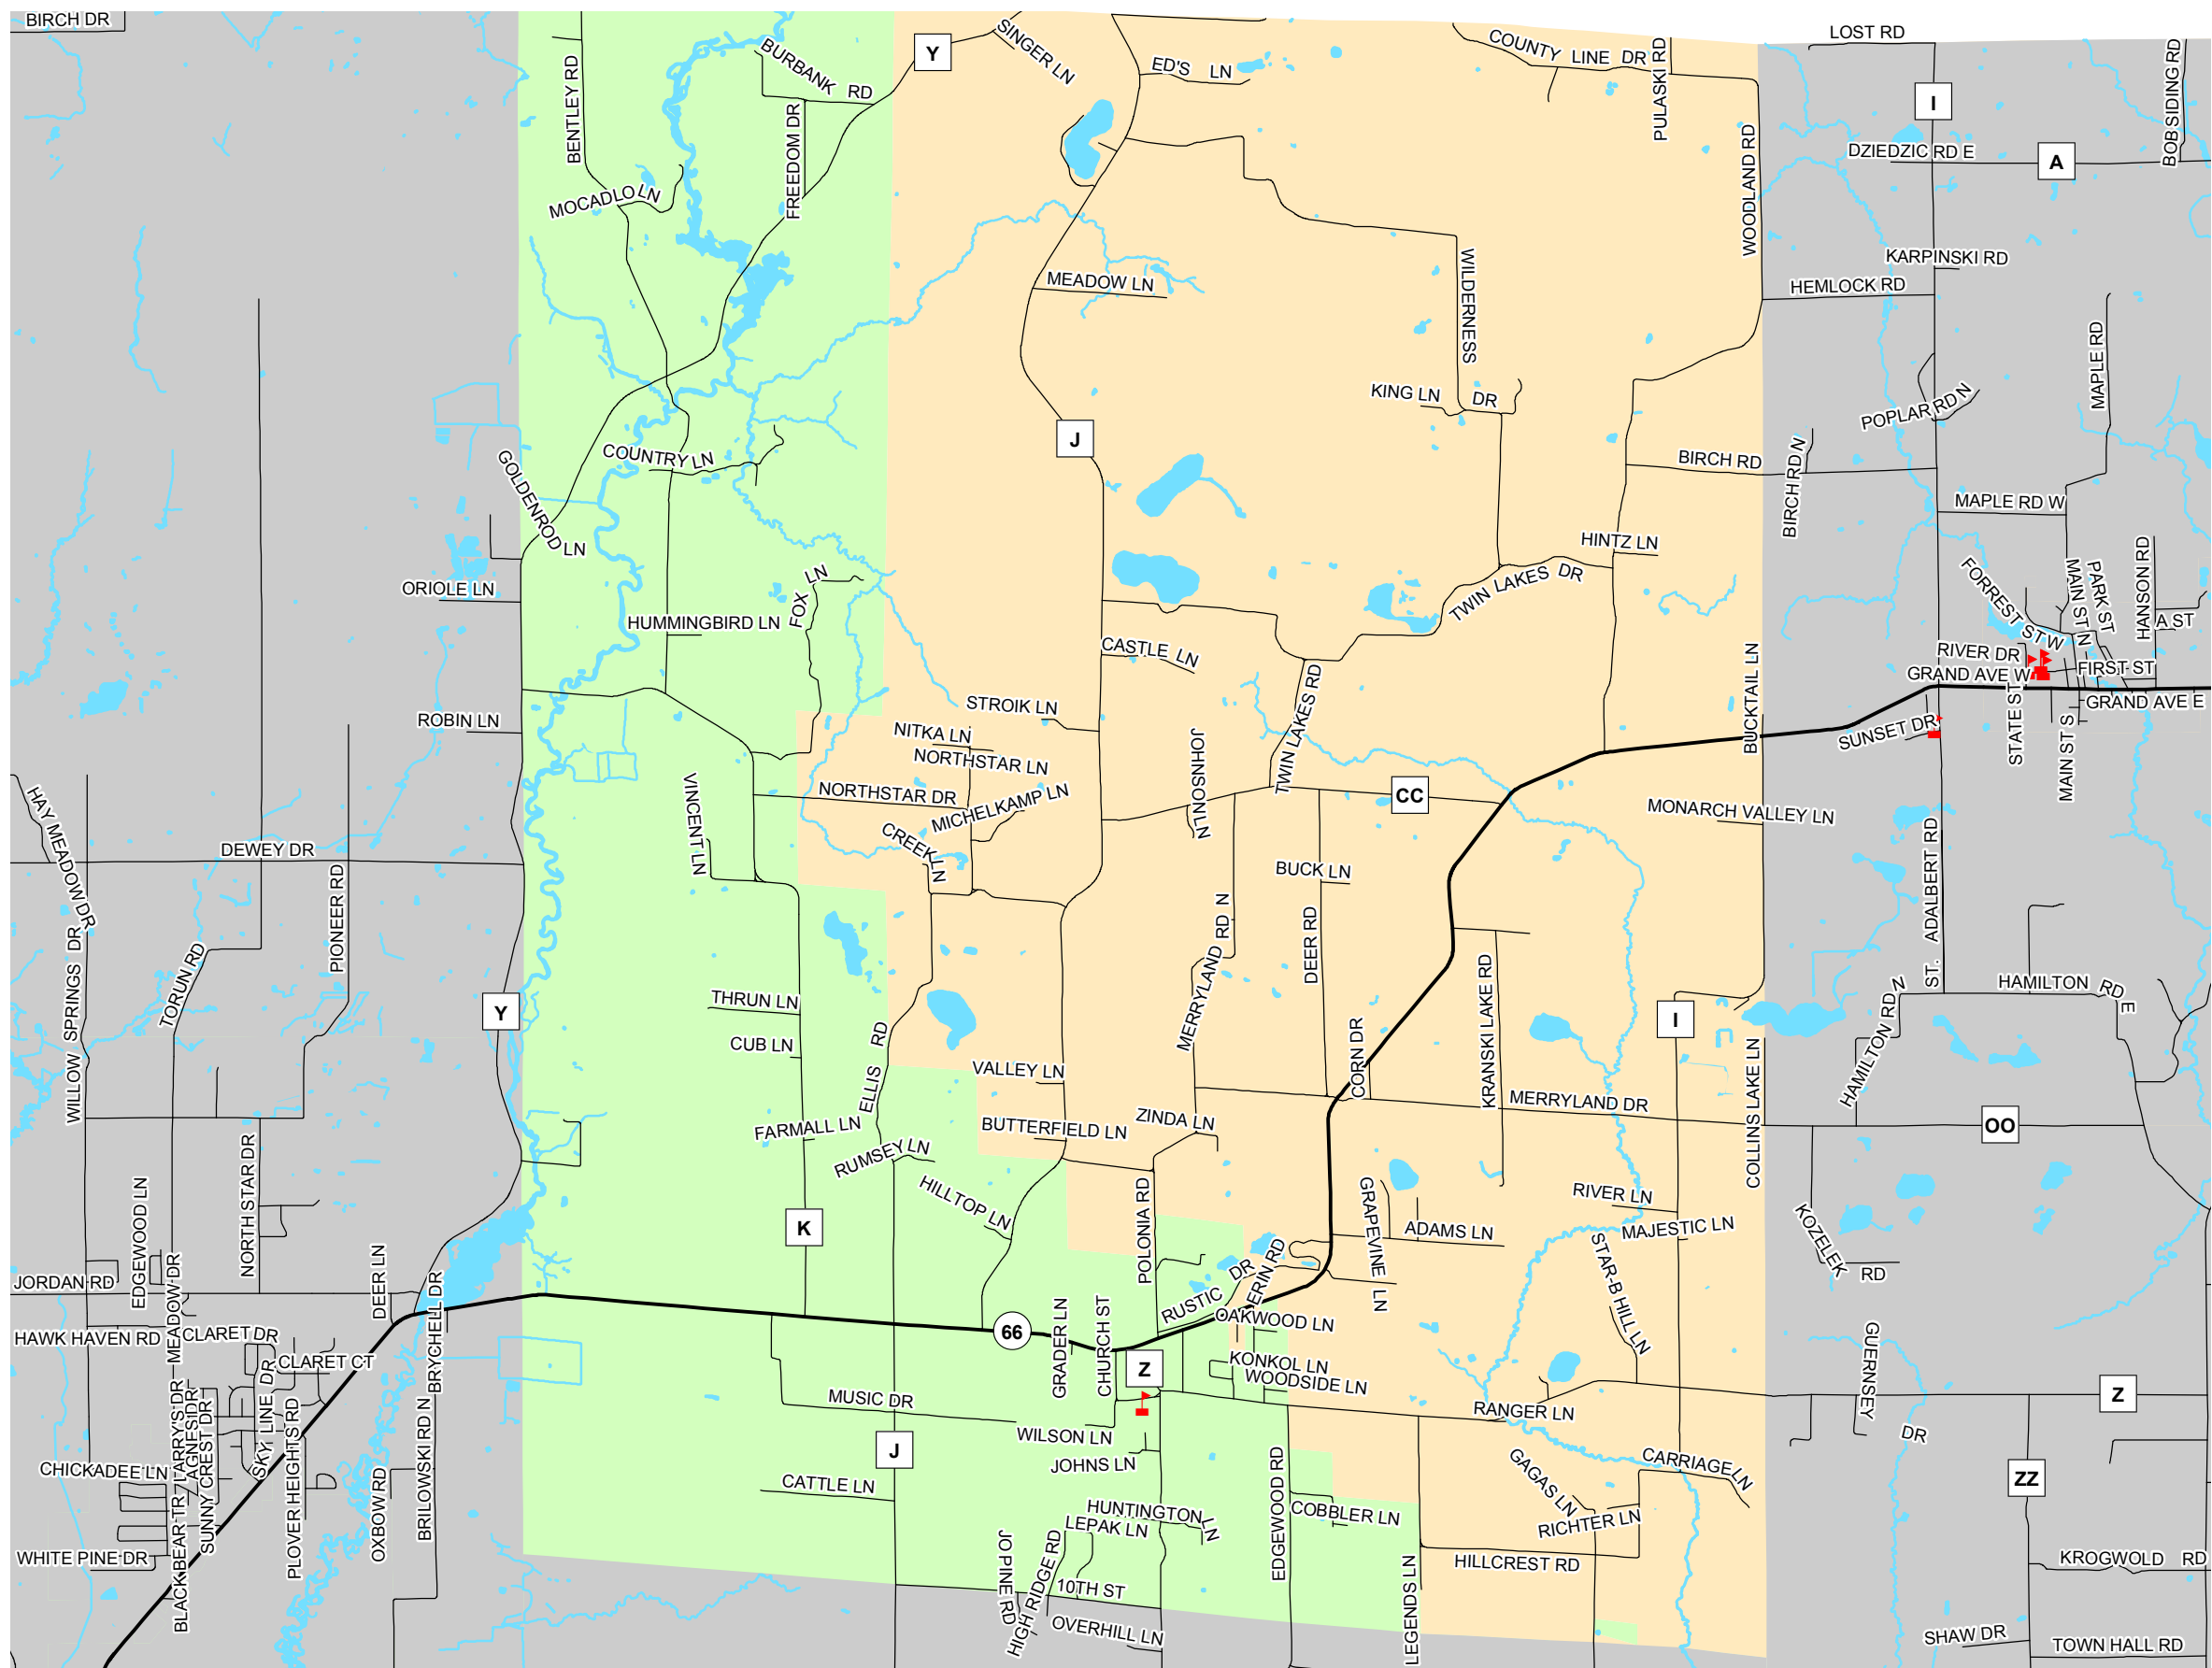

Map 021 Schools and School Districts

-  Schools
- School Districts**
-  Rosholt School District
-  Stevens Point Area Sch Dist

Source: Portage County Planning & Zoning (2016)
Town Board Adopted: June 14, 2016

Town of Sharon Comprehensive Plan