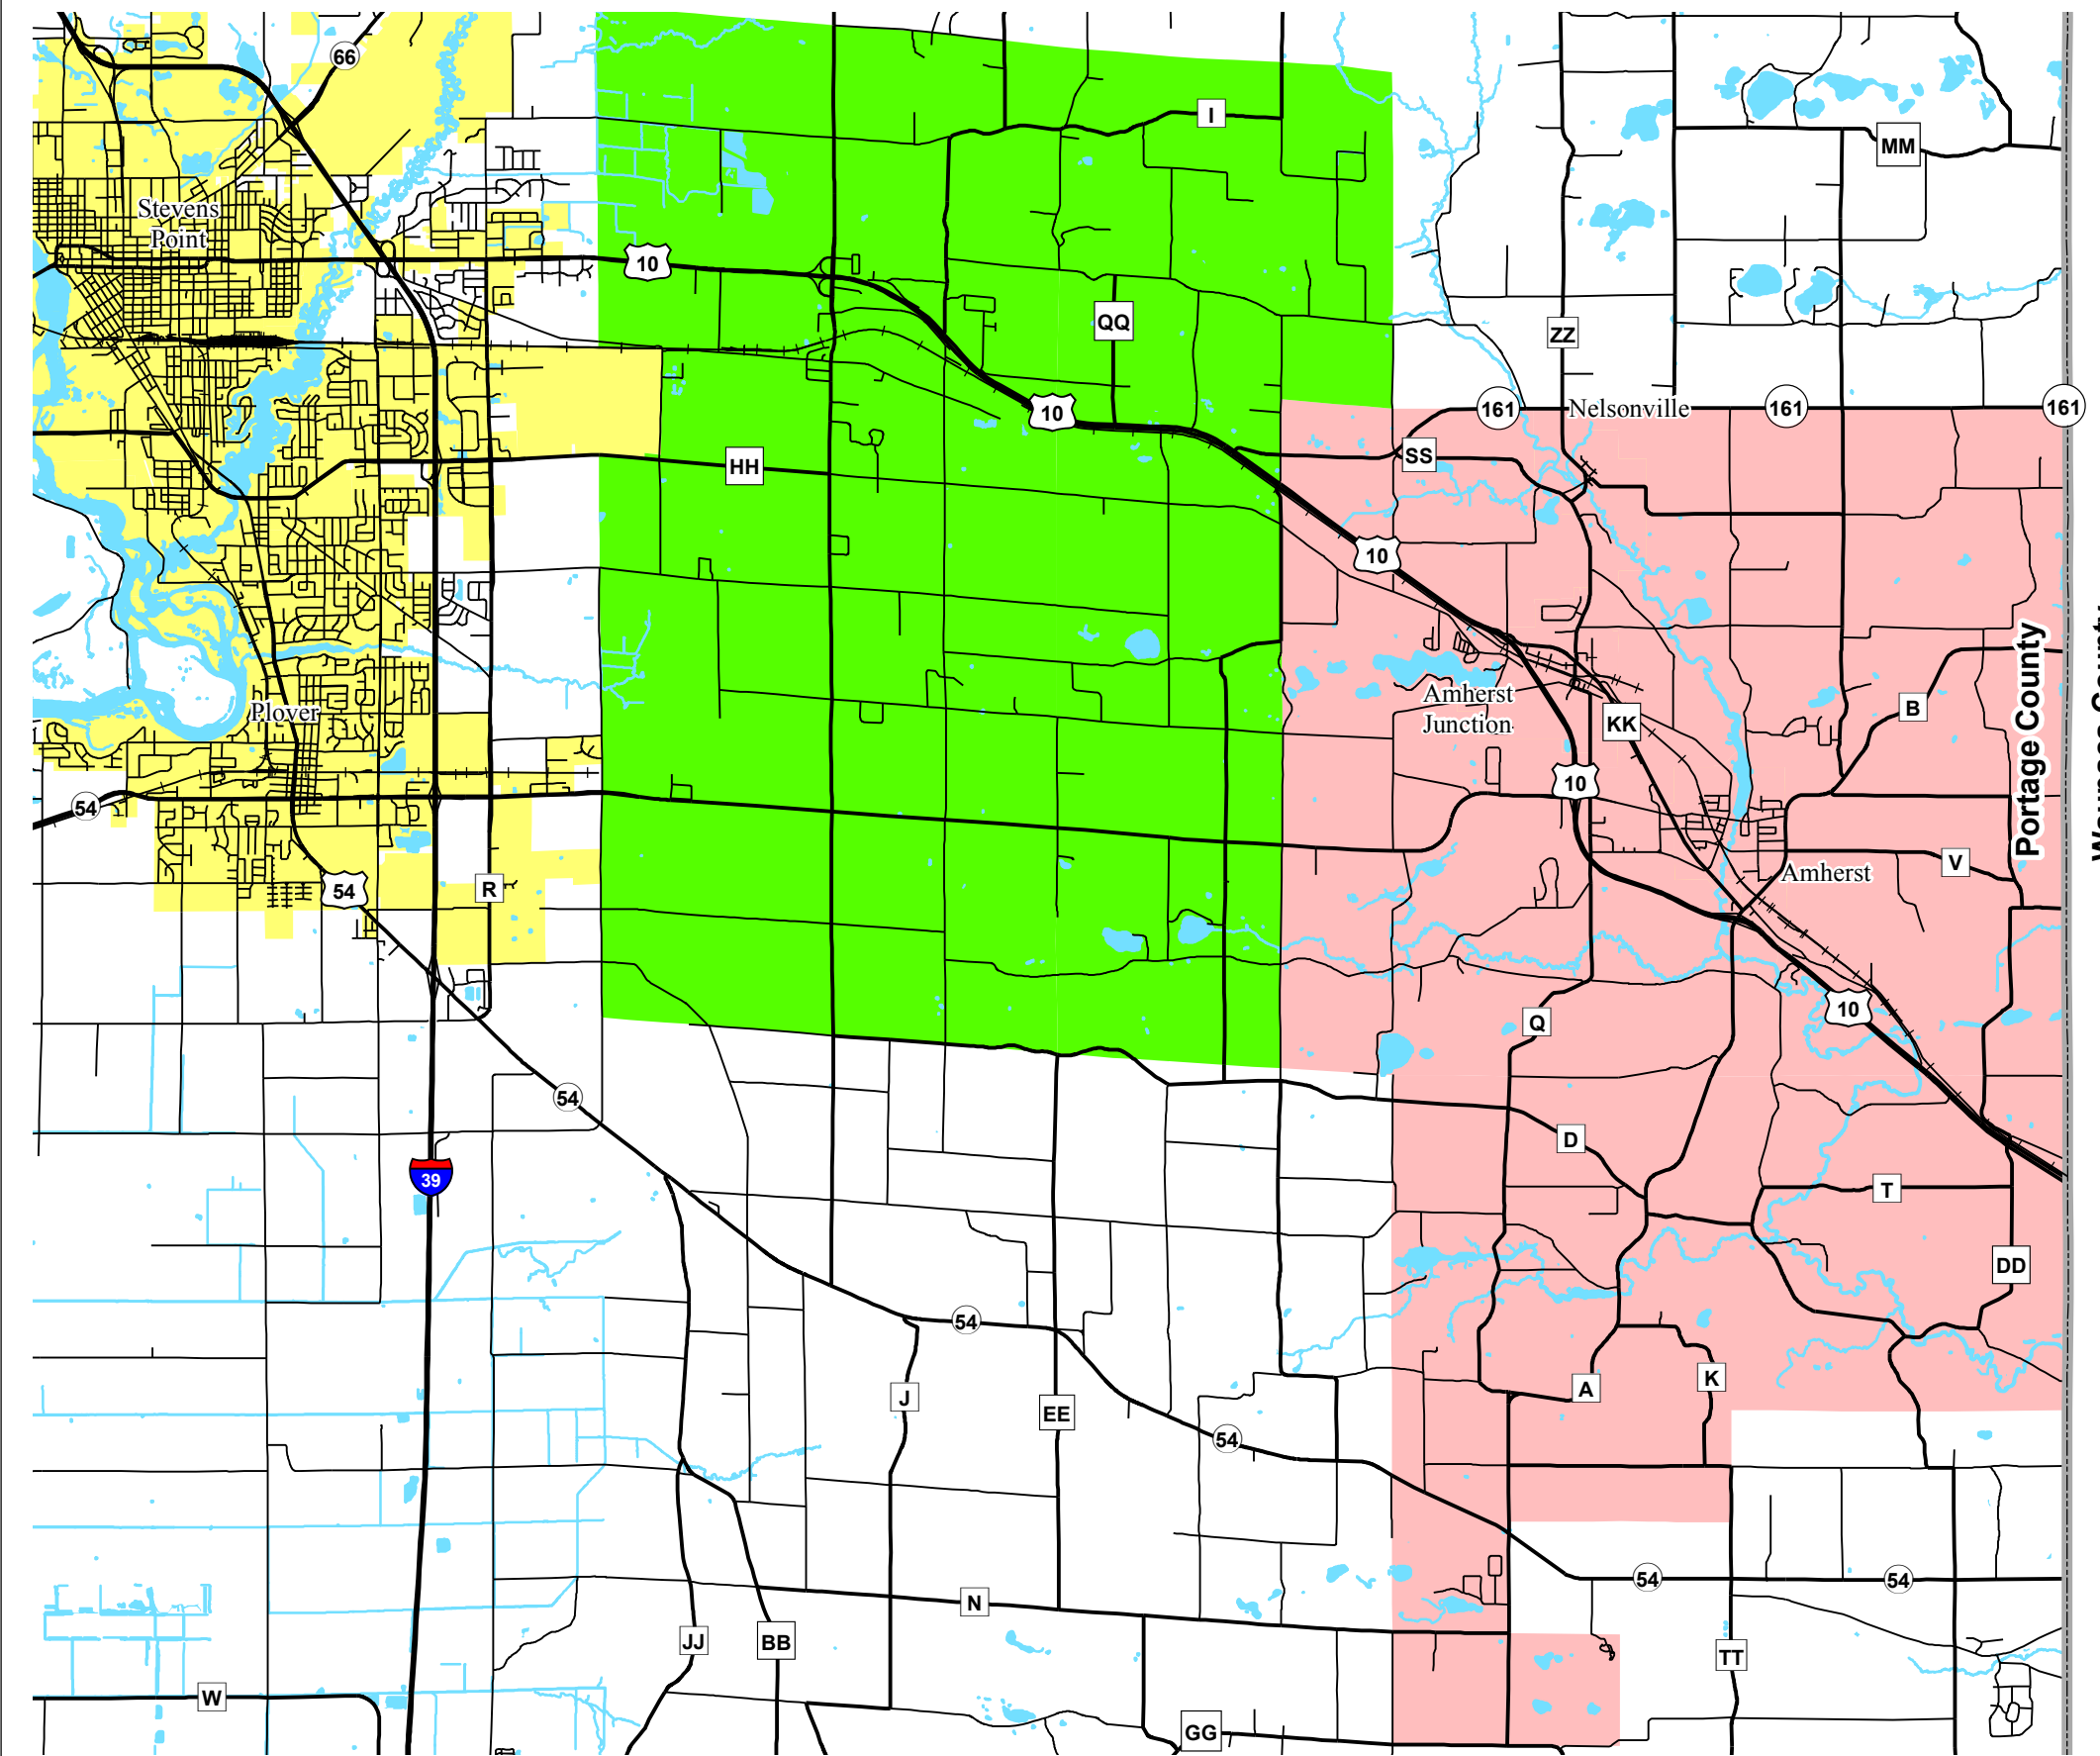

Map 4.4 Amherst Fire District

- Primary District
- Contracted Communities

Source: Portage County Planning & Zoning (2016)
 Village Board Adopted: October 25, 2016

Village of Amherst Comprehensive Plan

Portage County
 Planning & Zoning
 1462 Strongs Ave.
 Stevens Point, WI 54481